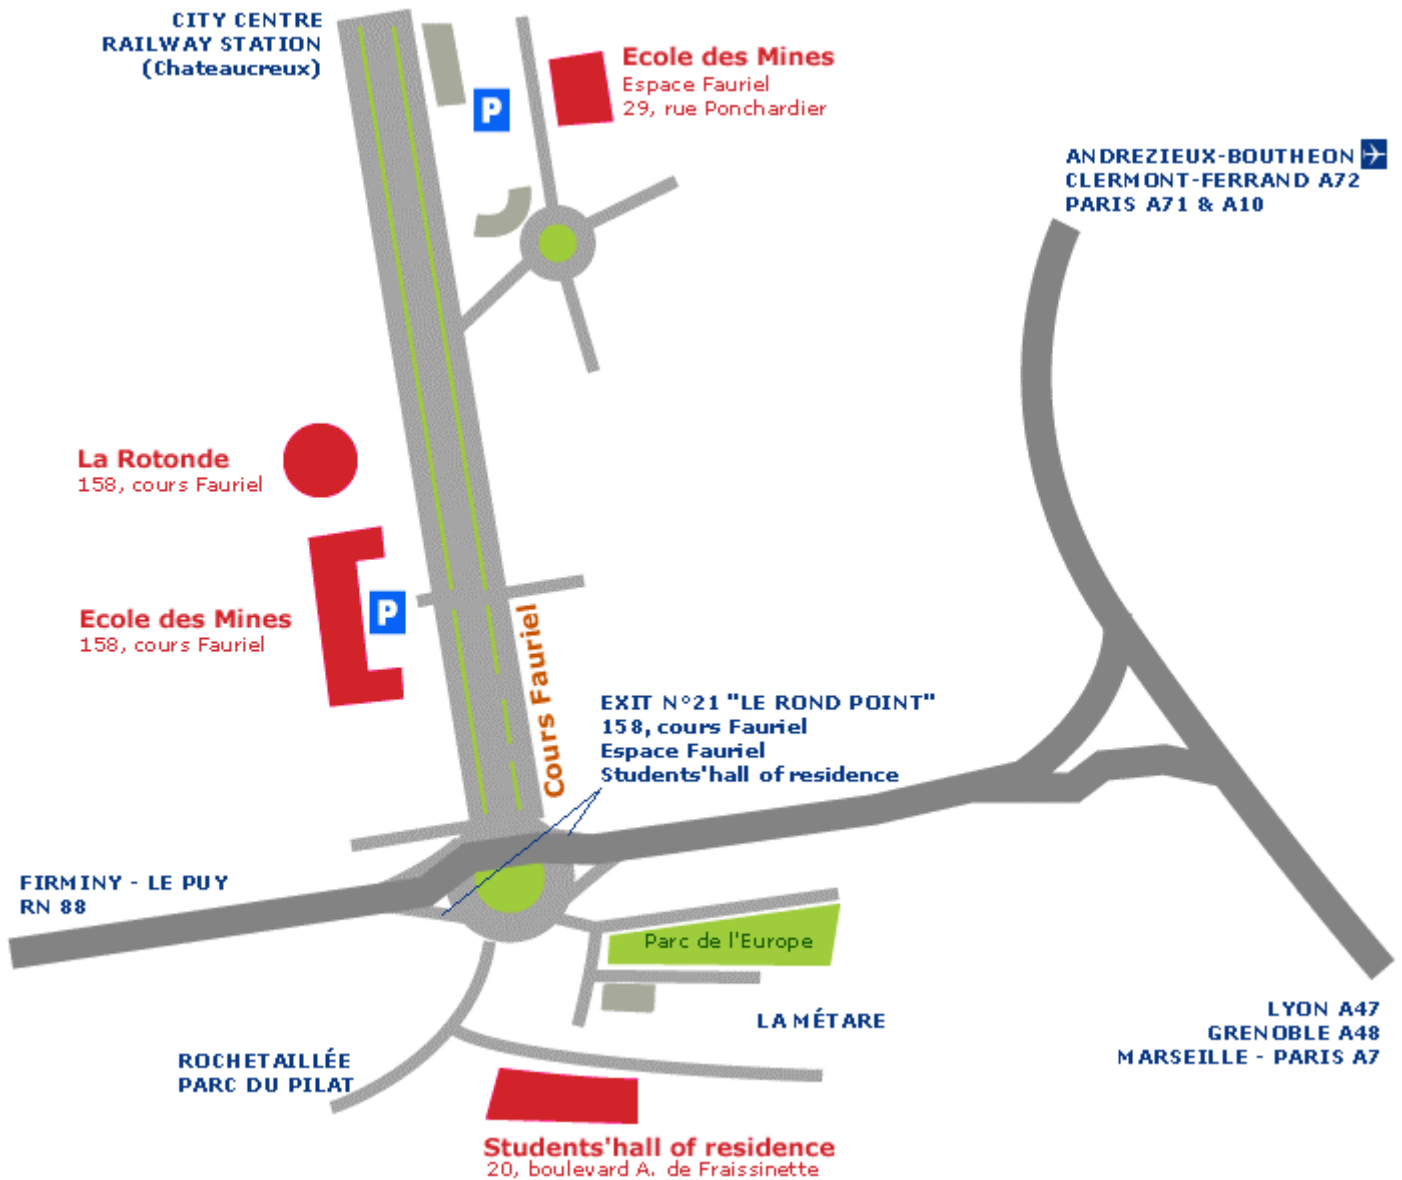

## GENERAL ACCESS MAP

### By car :

- By the Route 88 Firminy - Le Puy / Saint-Etienne, to take the exit n°21 "LE ROND-POINT".
- In the city, to follow the roadsigns "Espace Fauriel / Centre de Congrès / Planétarium".